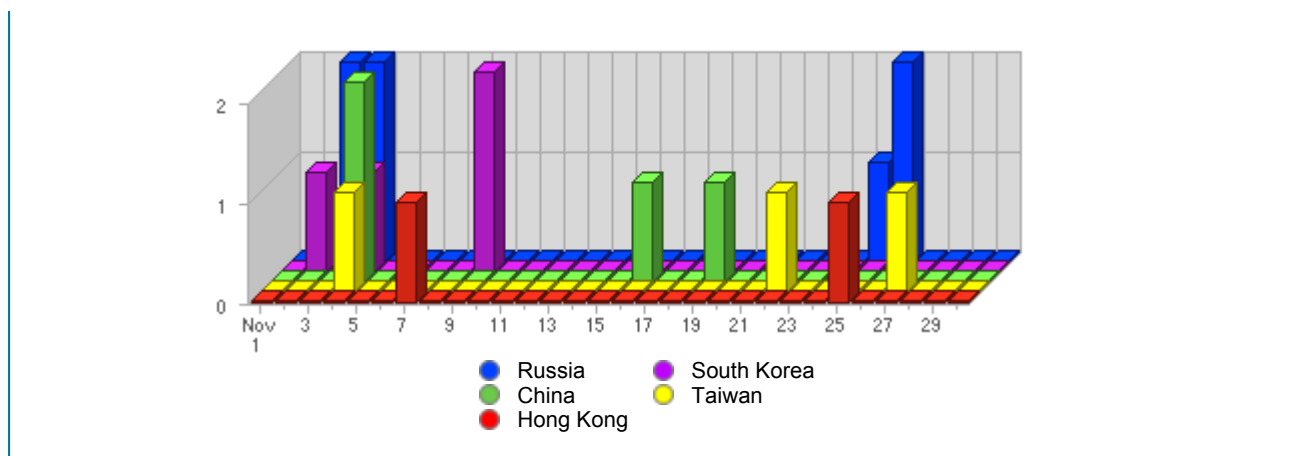

Geographic Info > [Asian Country](#)**Report Description**

Report Description: Asian Countries that Visitors came from during the month of November 2007
Report Range: Month of November 2007
Report Scope: Historical Data
List Size: 8 of 8

Map**Activity Breakdown**

#	Flag	Country	Total Visits	Average Visits Historically	Change	Percent of Visits
1.		Russia	7	5.00	0 	30,44%
2.		South Korea	4	10,71	-2 	17,39%
3.		China	4	15,50	+2 	17,39%
4.		Taiwan	3	7.00	-2 	13,04%
5.		Hong Kong	2	9,17	-5 	8,70%
6.		Indonesia	1	2,20	0 	4,35%
7.		Israel	1	2,50	-1 	4,35%
8.		Thailand	1	0,80	0 	4,35%
			23	60	-14 	