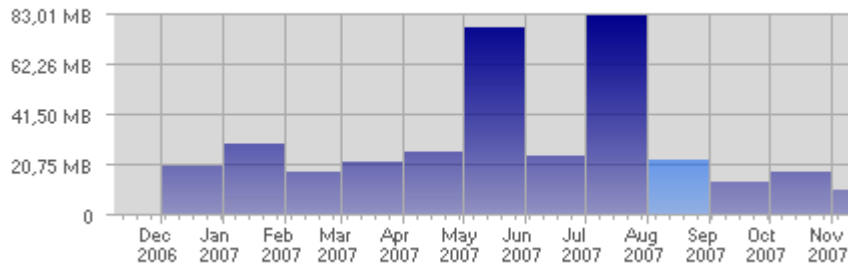

Traffic and Activity > Bandwidth

Report Description

Report Description: Bandwidth during the month of August 2007
 Report Range: Month of August 2007
 Report Scope: Historical Data

Historic Breakdown

Activity Breakdown

Date	Total Bandwidth	Average Bandwidth Historically	Change	Percent of Total Bandwidth
Wed Aug 1st, 2007	906,30 KB	816,49 KB	+906,30 KB ▲	3,91%
Thu Aug 2nd, 2007	1,04 MB	788,81 KB	+1,04 MB ▲	4,59%
Fri Aug 3rd, 2007	1,06 MB	752,14 KB	+1,06 MB ▲	4,69%
Sat Aug 4th, 2007	273,00 KB	577,91 KB	+273,00 KB ▲	1,18%
Sun Aug 5th, 2007	224,60 KB	1,91 MB	-59,15 MB ▼	0,97%
Mon Aug 6th, 2007	504,80 KB	2,08 MB	-167,70 KB ▼	2,18%
Tue Aug 7th, 2007	644,70 KB	802,75 KB	-6,50 MB ▼	2,78%
Wed Aug 8th, 2007	6,66 MB	816,49 KB	+5,77 MB ▲	29,40%
Thu Aug 9th, 2007	531,30 KB	788,81 KB	-534,20 KB ▼	2,29%
Fri Aug 10th, 2007	457,00 KB	752,14 KB	-630,10 KB ▼	1,97%
Sat Aug 11th, 2007	276,00 KB	577,91 KB	+3,00 KB ▲	1,19%
Sun Aug 12th, 2007	368,20 KB	1,91 MB	+143,60 KB ▲	1,59%
Mon Aug 13th, 2007	398,20 KB	2,08 MB	-106,60 KB ▼	1,72%
Tue Aug 14th, 2007	329,10 KB	802,75 KB	-315,60 KB ▼	1,42%
Wed Aug 15th, 2007	222,90 KB	816,49 KB	-6,44 MB ▼	0,96%
Thu Aug 16th, 2007	775,20 KB	788,81 KB	+243,90 KB ▲	3,34%
Fri Aug 17th, 2007	924,00 KB	752,14 KB	+467,00 KB ▲	3,98%
Sat Aug 18th, 2007	257,90 KB	577,91 KB	-18,10 KB ▼	1,11%
Sun Aug 19th, 2007	188,10 KB	1,91 MB	-180,10 KB ▼	0,81%
Mon Aug 20th, 2007	1,90 MB	2,08 MB	+1,52 MB ▲	8,41%
Tue Aug 21st, 2007	835,50 KB	802,75 KB	+506,40 KB ▲	3,60%
Wed Aug 22nd, 2007	461,70 KB	816,49 KB	+238,80 KB ▲	1,99%
Thu Aug 23rd, 2007	240,10 KB	788,81 KB	-535,10 KB ▼	1,04%
Fri Aug 24th, 2007	363,60 KB	752,14 KB	-560,40 KB ▼	1,57%
Sat Aug 25th, 2007	312,30 KB	577,91 KB	+54,40 KB ▲	1,35%
Sun Aug 26th, 2007	791,40 KB	1,91 MB	+603,30 KB ▲	3,41%
Mon Aug 27th, 2007	455,70 KB	2,08 MB	-1,46 MB ▼	1,97%
Tue Aug 28th, 2007	401,90 KB	802,75 KB	-433,60 KB ▼	1,73%