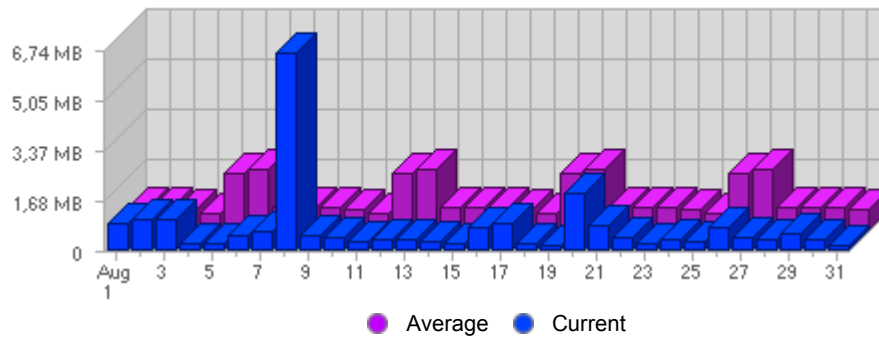

Traffic and Activity > Bandwidth

Report Description

Report Description: Bandwidth during the month of August 2007
 Report Range: Month of August 2007
 Report Scope: Historical Data

Historic Breakdown

Activity Breakdown

Date	Total Bandwidth	Average Bandwidth Historically	Change	Percent of Total Bandwidth
Wed Aug 1st, 2007	906,30 KB	816,49 KB	+906,30 KB ▲	3,91%
Thu Aug 2nd, 2007	1,04 MB	788,81 KB	+1,04 MB ▲	4,59%
Fri Aug 3rd, 2007	1,06 MB	752,14 KB	+1,06 MB ▲	4,69%
Sat Aug 4th, 2007	273,00 KB	577,91 KB	+273,00 KB ▲	1,18%
Sun Aug 5th, 2007	224,60 KB	1,91 MB	-59,15 MB ▼	0,97%
Mon Aug 6th, 2007	504,80 KB	2,08 MB	-167,70 KB ▼	2,18%
Tue Aug 7th, 2007	644,70 KB	802,75 KB	-6,50 MB ▼	2,78%
Wed Aug 8th, 2007	6,66 MB	816,49 KB	+5,77 MB ▲	29,40%
Thu Aug 9th, 2007	531,30 KB	788,81 KB	-534,20 KB ▼	2,29%
Fri Aug 10th, 2007	457,00 KB	752,14 KB	-630,10 KB ▼	1,97%
Sat Aug 11th, 2007	276,00 KB	577,91 KB	+3,00 KB ▲	1,19%
Sun Aug 12th, 2007	368,20 KB	1,91 MB	+143,60 KB ▲	1,59%
Mon Aug 13th, 2007	398,20 KB	2,08 MB	-106,60 KB ▼	1,72%
Tue Aug 14th, 2007	329,10 KB	802,75 KB	-315,60 KB ▼	1,42%
Wed Aug 15th, 2007	222,90 KB	816,49 KB	-6,44 MB ▼	0,96%
Thu Aug 16th, 2007	775,20 KB	788,81 KB	+243,90 KB ▲	3,34%
Fri Aug 17th, 2007	924,00 KB	752,14 KB	+467,00 KB ▲	3,98%
Sat Aug 18th, 2007	257,90 KB	577,91 KB	-18,10 KB ▼	1,11%
Sun Aug 19th, 2007	188,10 KB	1,91 MB	-180,10 KB ▼	0,81%
Mon Aug 20th, 2007	1,90 MB	2,08 MB	+1,52 MB ▲	8,41%
Tue Aug 21st, 2007	835,50 KB	802,75 KB	+506,40 KB ▲	3,60%
Wed Aug 22nd, 2007	461,70 KB	816,49 KB	+238,80 KB ▲	1,99%
Thu Aug 23rd, 2007	240,10 KB	788,81 KB	-535,10 KB ▼	1,04%
Fri Aug 24th, 2007	363,60 KB	752,14 KB	-560,40 KB ▼	1,57%
Sat Aug 25th, 2007	312,30 KB	577,91 KB	+54,40 KB ▲	1,35%
Sun Aug 26th, 2007	791,40 KB	1,91 MB	+603,30 KB ▲	3,41%
Mon Aug 27th, 2007	455,70 KB	2,08 MB	-1,46 MB ▼	1,97%
Tue Aug 28th, 2007	401,90 KB	802,75 KB	-433,60 KB ▼	1,73%